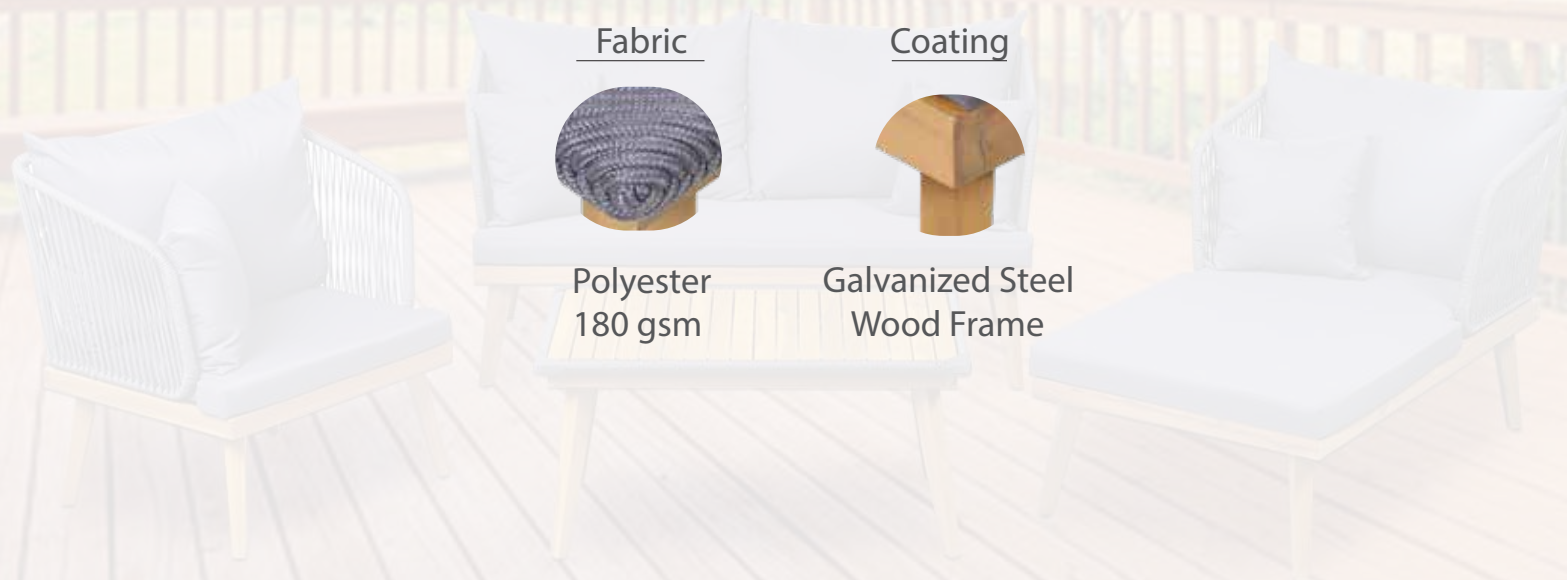

Collection

Redford Lounge Set

Enjoy the comfort and grace of this outdoor sofa set in your garden or outdoor space. This living set consists of an armchair, a chaise lounge, a two-seater sofa, and a wooden coffee table.

Supported by galvanized steel frame, this sofa set designed to flaunt.

Furthermore, it has comforting, waterproof seats and cushions for a wonderful time amidst nature.

22